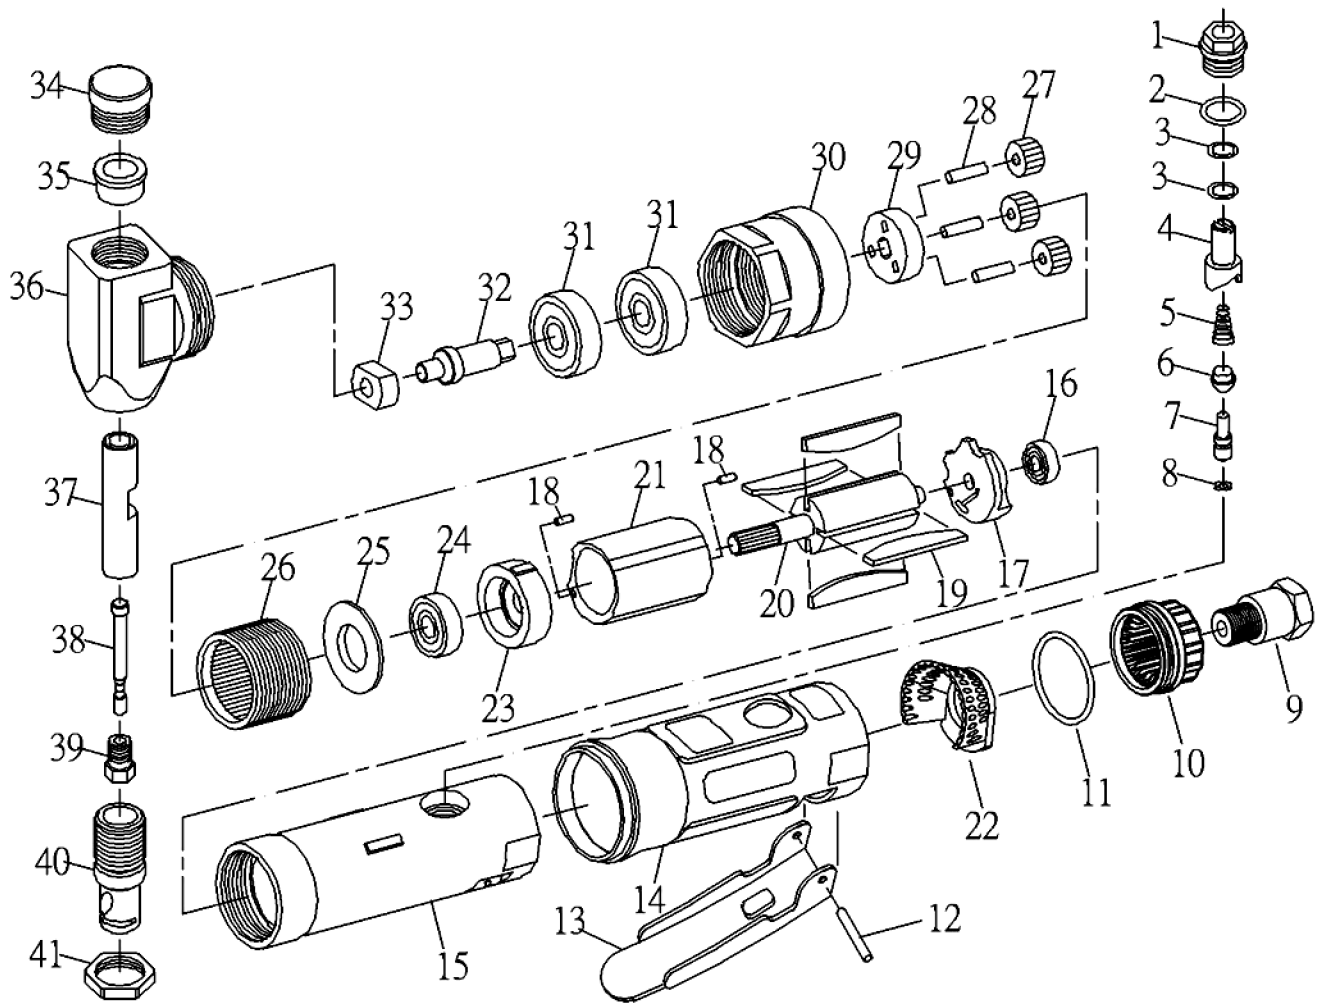

530506

PARTS BREAKDOWN

Item Code	Alternate Code	Extended Description
530516	530506-37-38	Replacement Punch And Die Suit (Red Plastic Body) 530506 Air Nibbler

AT-R6026

NO	PART NO	DESCRIPTION	QTY
01	70001	SCREW	1
02	70002	O-RING (P12)11.8*2.4	1
03	70003	O-RING (P8)7.8*1.9	2
04	70004	AIR REGULATOR	1
05	50332	SPRING	1
06	70429	VALVE STEM BUSHING	1
07	70007	VALVE STEM	1
08	OB-04	O-RING(3.5*1.4)	1
09	70009	AIR INLET	1
10	70010	EXHAUST SLEEVE	1
11	70011	O-RING (26.7*1.78)	1
12	70432	SPRING PIN	1
13	70013BK	LEVER	1
14	70014	RUBBER	1
15	ST70015	HOUSING	1
16	20312	BEARING (696ZZ)	1
17	ST70017	REAR PLATE	1
18	70018	PIN	2
19	20019	ROTOR BLADE	4
20	35020	ROTOR(6T)	1
21	ST70021	CYLINDER	1

NO	PART NO	DESCRIPTION	QTY
22	70022A	CONE MUFFLER	1
23	ST70023	FRONT PLATE	1
24	70024A	BEARING (608ZZ)	1
25	35025	WASHER	1
26	35026	THREAD RING GEAR(42T)	1
27	24527	IDLER GEAR (18T)	3
28	70028	IDLER GEAR PIN	3
29	20325-2	GEAR PLATE	1
30	35030	CLAMP NUT	1
31	24531	BEARING (6200ZZ)	2
32	20117	CRANK SHAFT	1
33	20118	CAM	1
34	20119	HEAD CAP	1
35	20120	BUSHING	1
36	20121	HEAD	1
37	20122	SLIDE SPINDLE	1
38	35038	PUNCH	1
39	35039	SCREW	1
40	35040	DIE	1
41	35041	NUT	1