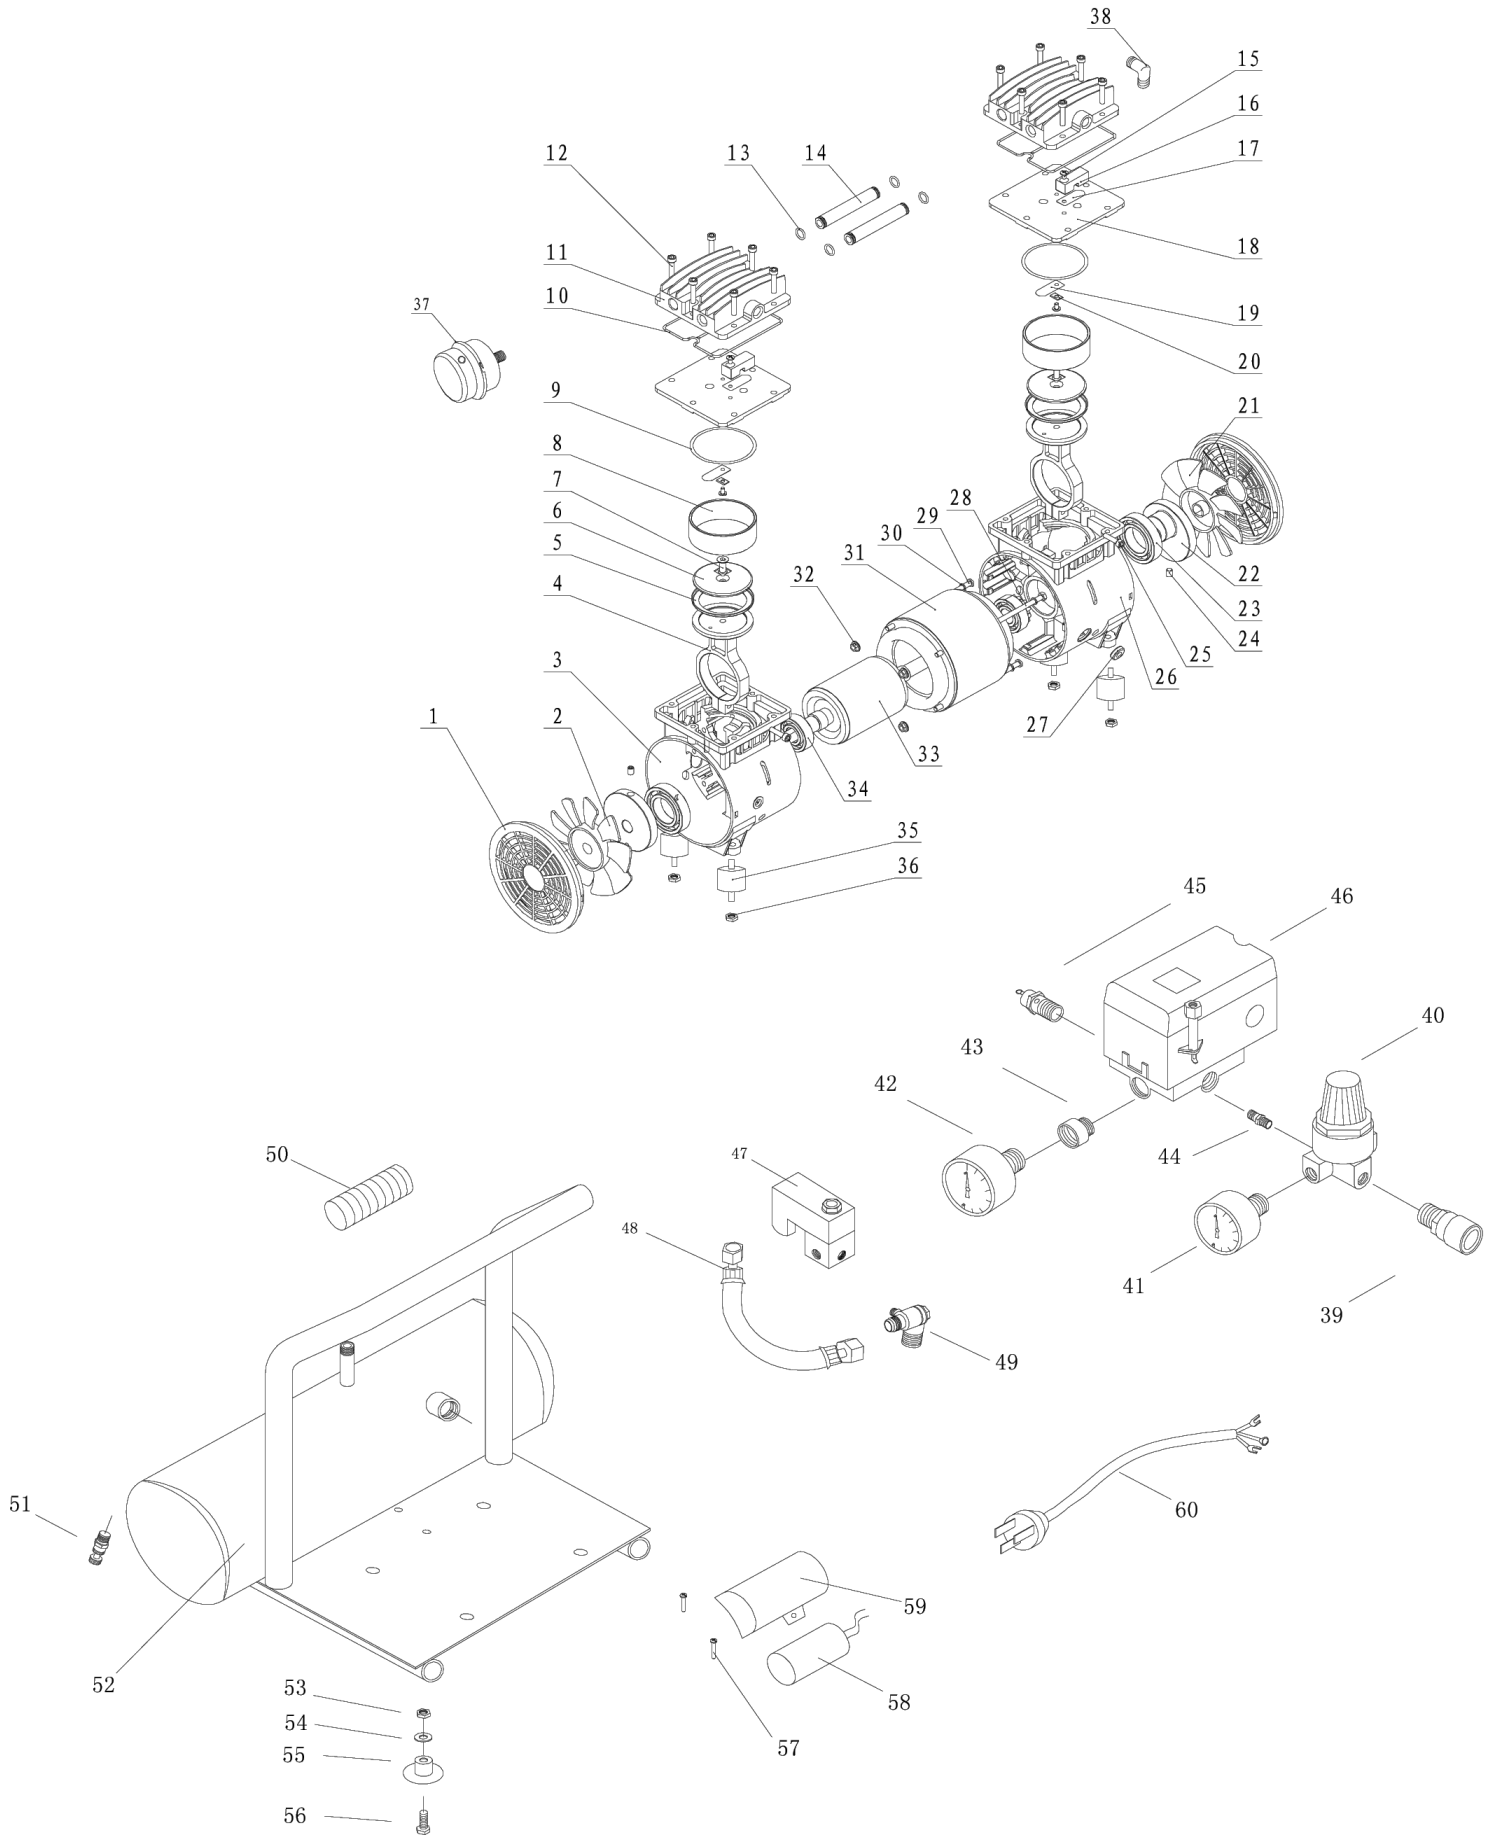

594138

PARTS BREAKDOWN

Component	Item Description
594142	A/C Pump 1.25Hp 115L/Min Silent Type 580 Suit 594138
594153	A/C Motor Rubber Mount Silent Type Air Comp Alum 594138 594140
594155	A/C Tank Rubber Foot Suit Silent Type Air Comp Alum 594138 594140
594149	A/C Pressure Gauge 40mm Suit Silent Type Air Comp Alum 594138 594140
594376	A/C Actuated Valve& Solenoid Suit Silent Type Air Comp Alum 594138 594140
594158	A/C Drain Valve Suit 1/4" Silent Type Air Comp Alum 594138 594140
535199	Pressure Gauge 1600Kpa 50mm 1/4"Back Entry 535018 535019 594140 594138
594147	A/C Pressure Switch Silent Type Fenwai Suits 594138 594140
594151	A/C Check Valve Suit Silent Type Air Comp Alum 594138 594140
598396	Air Compressor 64mm Piston Ring Suit 594140 594138
594152	A/C Capacitor 25Uf Suit 594138 Silent Type Air Comp Alum
594157	A/C Safety Valve Suit 1/4" Silent Type Air Comp Alum 594138 594140 880kpa
594154	A/C Air Filter Silent Type Air Comp Alum 1/4" Suit 594140 594138

594138

PARTS BREAKDOWN

part list

1 covery	11 cylinder head	21 right fan	31 stator	41 40gauge	51 drain cock
2 left fan	12 bolt	22 shaft seal	32 nut	42 50gauge	52 tank
3 leftcrankcase	13 obturatingring	23 bearing6006-2Z	33 rotator	43 connect	53 nut
4 connectingrod	14 connectingpipe	24 bolt	34 bearing6203-2Z	44 connect	54 washer
5 piston cup	15 bolt	25 bolt	35 vibrationcolnmn	45 safety valve	55 cushion foot
6 Binder plate	16 limitedblock	26 right cankcase	36 nut	46 pressureswitch	56 bolt
7 bolt	17 valve	27 protectionring	37 air filter	47 actuated valve	57 bolt
8 cylinder	18 valve plate	28 bolt	38 elbow	48 pipe	58 capacitor
9 obturatingring	19 valve	29 bolt	39 Deflationvalve	49 checkvalve	59 capacitor cover
10 obturatingring	20 matal strengthening plate	30 spring	40 regulator	50 handle	60 plug