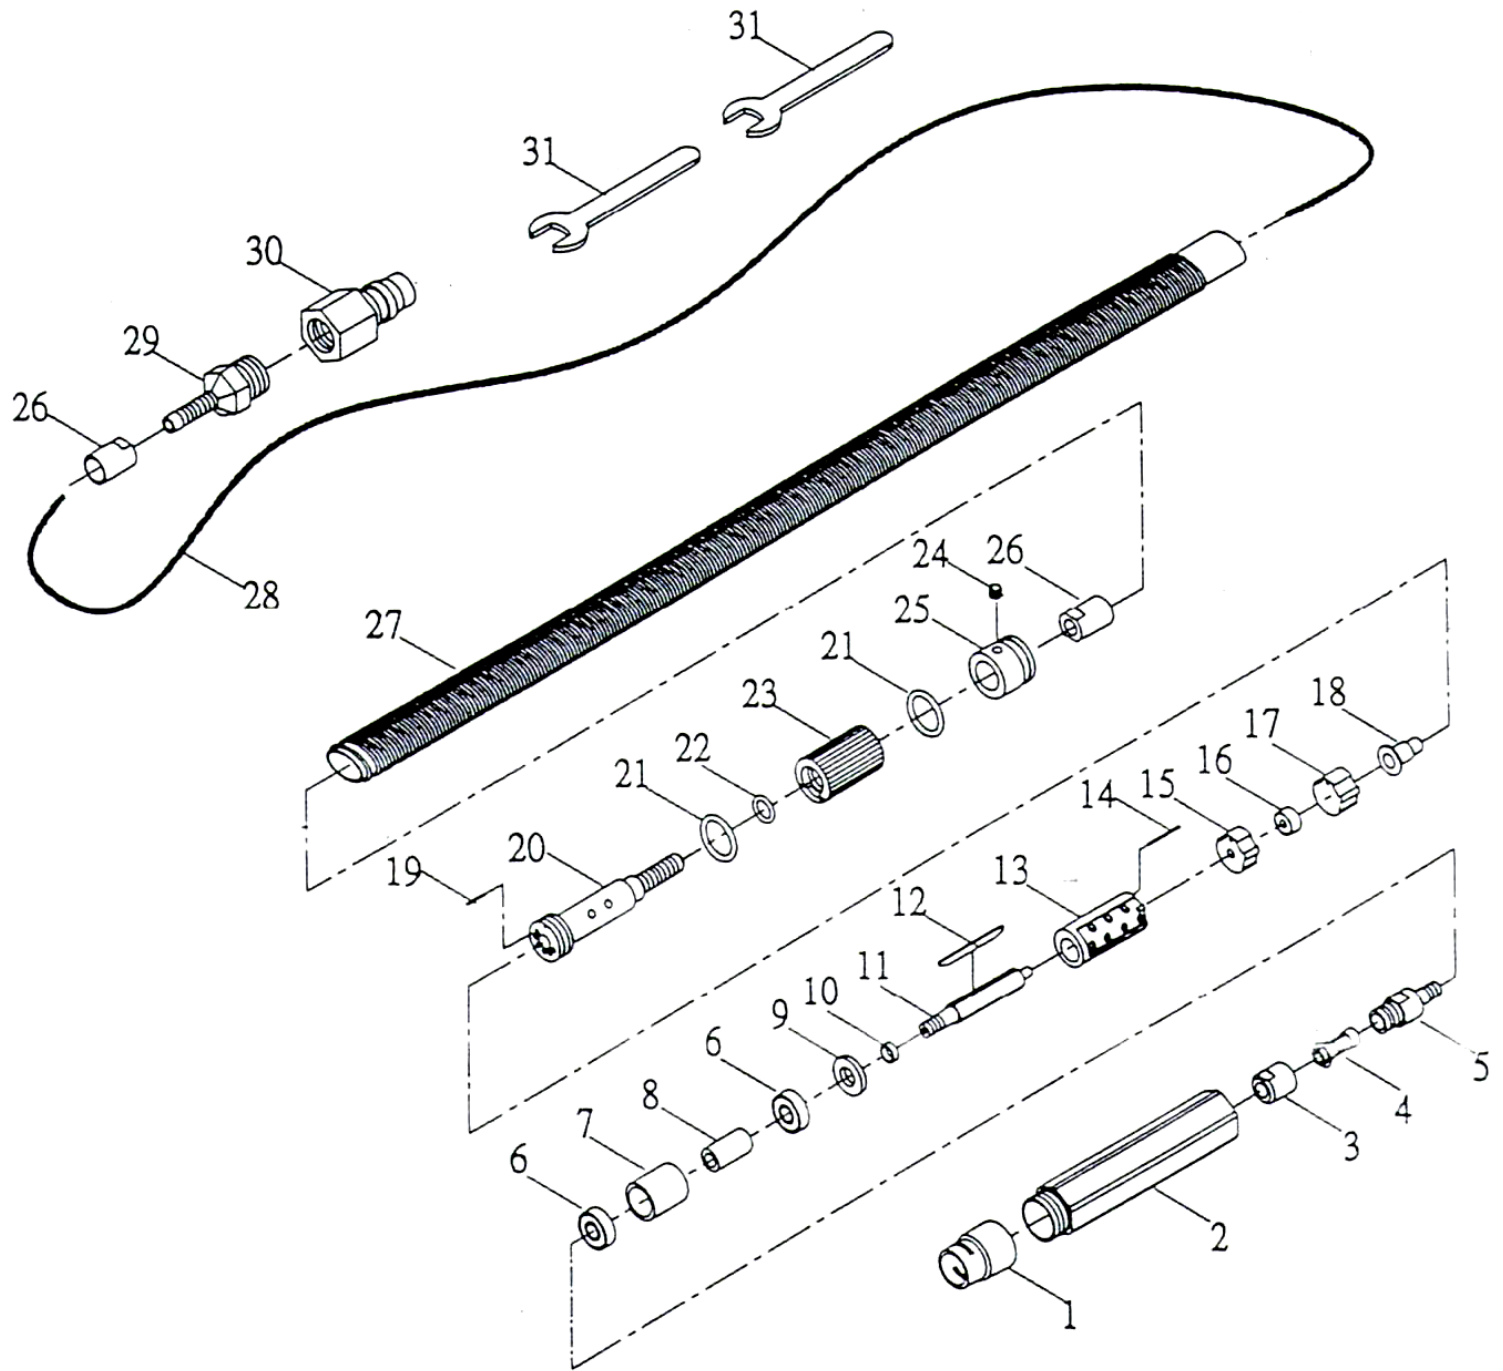

534393

PARTS BREAKDOWN

Component	Item Description
532299	Air Die Gdr Micro 1/8" Collett 534393
576425	Air Micro Die Grinder Rotor Vanes(3) 534393

AT-3170

No.	Part No.	Description	QTY.
01	KL-54001	Front Cover	1
02	KL-54002	Sleeve	1
03	KL-54003	Clamping Nut	1
04	KL-54004	Collet	1
05	KL-54005	Collet Foundation	1
06	KL-54006	Ball Bearing	2
07	KL-54007	Outer Bearing Retainer Bushing	1
08	KL-54008	Interior Bearing Retainer Bushing	1
09	KL-54009	Lateral Disc	1
10	KL-54010	Spacer	1
11	KL-54011	Rotor	1
12	KL-54012	Rotor Blade	3
13	KL-54013	Cylinder	1
14	KL-54014	Pin	1
15	KL-54015	Bearing Plate	1
16	KL-54016	Ball Bearing	1

No.	Part No.	Description	QTY.
17	KL-54017	Intake Plate	1
18	KL-54018	Plug	1
19	KL-54019	Pin	1
20	KL-54020	Hous Plug	1
21	KL-P0010	"O" Ring	2
22	KL-54022	"O" Ring	1
23	KL-54023	Sliding Knob	1
24	KL-54024	Screw	1
25	KL-54025	Rear End Holder	1
26	KL-54026	Hose Valve	2
27	KL-54027	Exhaust Hose	1
28	KL-54028	Hose	1
29	KL-54029	Air Inlet	1
30	KL-54030	Fast Inlet	1
31	KL-54031	Wrench	2