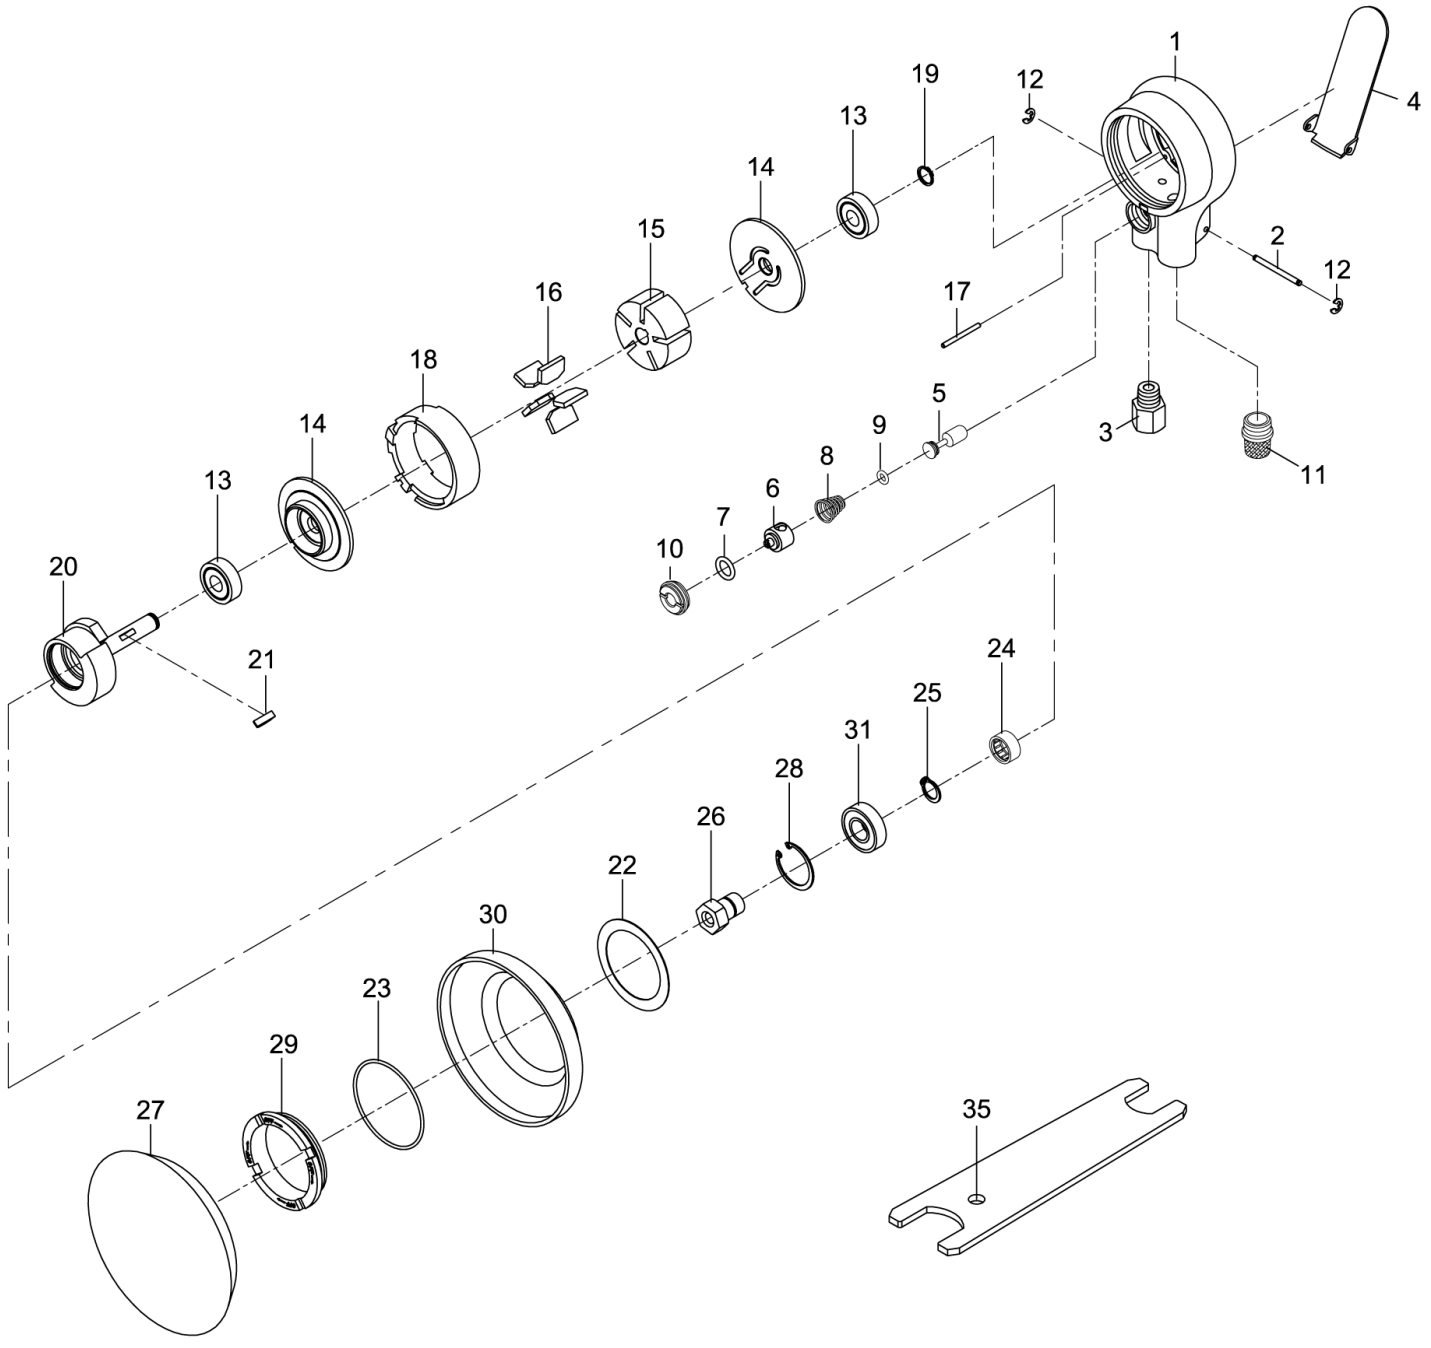

535400

PARTS BREAKDOWN

Component	Item Description
535401	A/Sander R/O Valve 535400
535402	A/Sander R/O Air Regulator Nut 535400
535403	A/Sander R/O O Ring 535400
535404	A/Sander R/O Spring 535400
535405	A/Sander R/O O Ring 535400
535406	A/Sander R/O Air Regulator Nut 535400
535407	A/Sander R/O Muffler 535400
535408	A/Sander R/O Blades (5) 535400
535409	A/Sander R/O Cylinder 535400
535410	A/Sander R/O O Ring 535400
535411	A/Sander R/O Needle Bearing 535400
535412	A/Sander R/O Spindle 535400
535413	A/Sander R/O Sanding Pad 535400
535414	A/Sander R/O Retaining Ring 535400
535415	A/Sander R/O Lock Ring 535400
535416	A/Sander R/O Guard 535400
524495	Air Sander 6" Regulator Suit 535400 H/D Random Orbital
524496	Air Sander 6" Throttle Valv Suit 535400 H/D Random Orbital
524497	Air Sander 6" 'O' Ring R0401 Suit 535400 H/D Random Orbital
524498	Air Sander 6" 'O' Ring R090 Suit 535400 H/D Random Orbital
524499	Air Sander 6" Rt Blade Set Suit 535400 H/D Random Orbital

Index No.	Parts No.	Description	Index No.	Parts No.	Description
1	60301	Motor Housing	17	60317	Pin (2.5x30L)
2	60302	Rivet	18	60318	Cylinder
3	50103	Air Inlet	19	60319	Retaining Ring (STW-10)
4	60304	Throttle Lever	20	60320	Counterbalance
5	60305	Throttle Valve	21	60321	Key
6	60306	Air Regulator	22	60322	Washer
7	60307	O-Ring (9.8x2.4)	23	60323	O-Ring (59.5x2)
8	51208	Valve Spring	24	060324	Needle Bearing (BA85)
9	70107	O-Ring (4.8x1.9)	25	60325	Retaining Ring (STW-12)
10	60310	Valve Screw	26	60326	Spindle
11	60311	Muffler	27	60327-13	Sanding Pad (6")
12	60312	Retaining Ring (2) (ETWJ-2.3)	28	60328	Internal Ring (RTW-28)
13	051220	Ball Bearing (2) (6000zz)	29	60329	Lock Ring
14	60314	End Plate (2)	30	60330	Guard
15	60315	Rotor	31	060331	Ball Bearing (77R8)
16	60316	Rotor Blade (5)	35	52227	Spanner