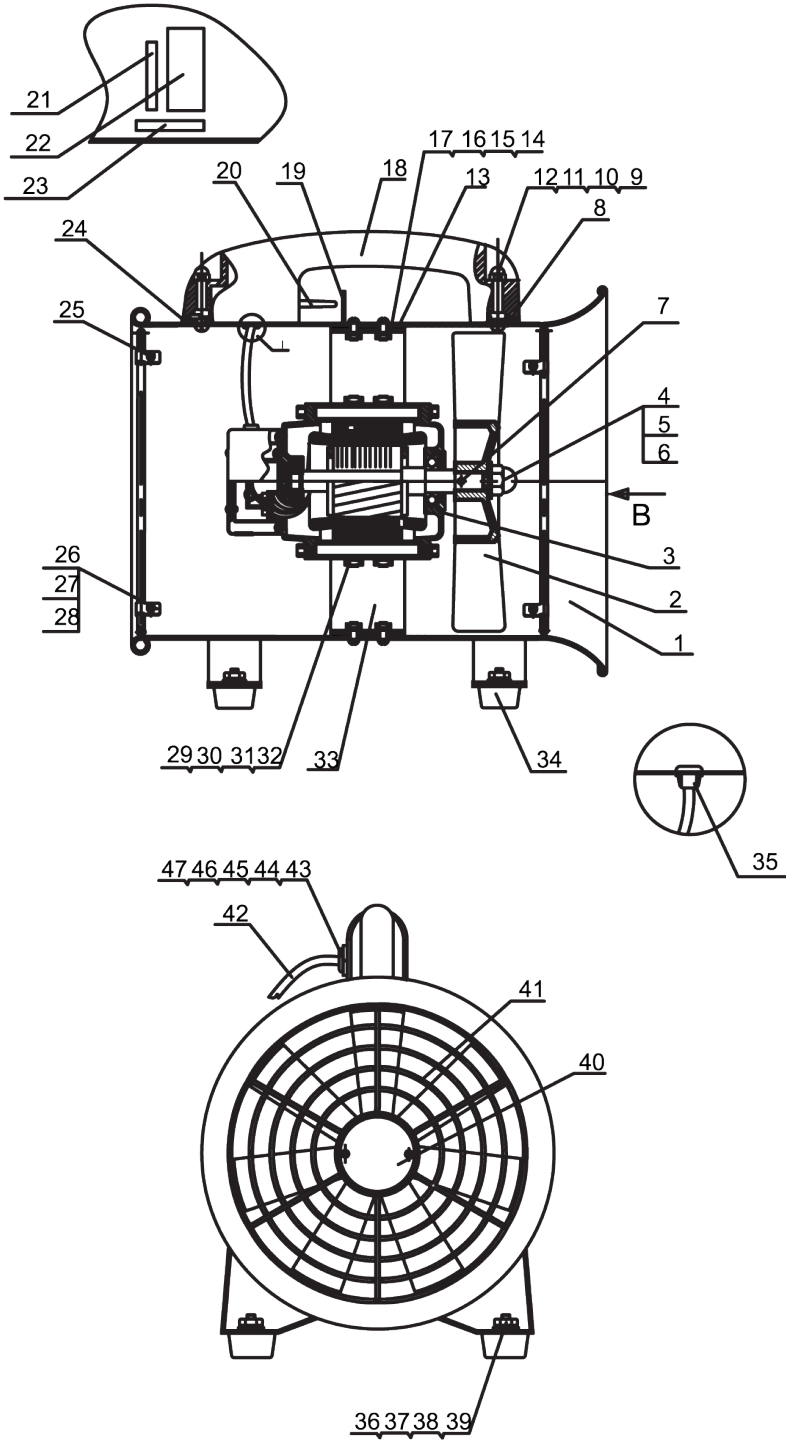

594297

PARTS BREAKDOWN

Component	Item Description
<a href="#">598477</a>	Fan Ventilation 500mm 20" Switch Box Suit 594297

o.	Code	Name	Qty	Specification/material	Remarks
1	SHT-30-020-010-000	Cylinder	1	$\delta = 1.2/A3$ Cold plate	Spray
2	SHT-30-030-000-000	Fan blade	1	Cast aluminium	Spraying/optical vibration
3	SHT-30-010-000-020	Motor assembly	1		
4	GB95-85	Washer	1	$\varnothing 14$	Color zinc plating
5	GB593-85	Spring washer	1	$\varnothing 14$	Color zinc plating
6	GB802-76	Combined cap nut	1	M14	Color zinc plating
7		Cross pin	1	$\varnothing 5 \times 25/A3$ Cooling element	
8	SHT-30-020-060-040	Plastic handle small blocks	1	Rubber	
9	GB95-85	Washer	2	$\varnothing 6$	Color zinc plating
10	GB593-87	Spring washer	2	$\varnothing 6$	Color zinc plating
11	GB67-85	Cross recessed pan head screws	2	M6X40	Color zinc plating
12	GB802-76	Combined cap nut	2	M6	Color zinc plating
13	SHT-30-020-050-000	Motor bracket rubber pad	4	Rubber	
14	GB67-85	Cross recessed pan head screws	8	M5X12	Color zinc plating
15	GB95-85	Washer	8	$\varnothing 5$	Color zinc plating
16	GB593-87	Spring washer	8	$\varnothing 5$	Color zinc plating
17	GB41-86	Six corner	8	M5	Color zinc plating
18	SHT-30-020-060-010	SHT plastic handle	1	(06Years of edition)	
19	SHT-30-020-060-050	Switch plate	1	$\delta = 1.5/A3$	Electroplating zinc white
20		Button switch	1	HY29E	
21	SHT-30-050-030-000	Direction sign	1	Stickers	
22	SHT-30-050-010-000	Nameplate	1	Stickers	
23	SHT-30-050-030-000	Turning marking	1	Stickers	
24	SHT-30-020-060-030	Plastic handle large cushion block	1	Rubber	
25	SHT-30-040-010-010	Network board	8	$\delta = 1.5\text{mm}/\text{Cold plate}$	Electroplating zinc white
26	GB95-85	Washer	8	$\varnothing 5$	Color zinc plating
27	GB593-87	Spring washer	8	$\varnothing 5$	Color zinc plating
28	GB67-85	Cross recessed pan head screws	8	M5X10	Color zinc plating
29	GB37-88	T slot bolt	8	M6X20	Color zinc plating
30	GB95-85	Washer	8	$\varnothing 6$	Color zinc plating
31	GB593-87	Spring washer	8	$\varnothing 6$	Color zinc plating
32	GB41-86	Six corner	8	M6	Color zinc plating
33	SHT-30-020-040-000	Motor bracket	4	$\delta = 2\text{mm}/A3$ Cold plate	Spray
34	SHT-30-020-030-000	The Ottomans	4	Rubber	
35		Line deduction	1	ABS	
36	GB67-85	Cross recessed pan head screws	4	M6X20	Color zinc plating
37	GB95-85	Washer	4	$\varnothing 6$	Color zinc plating
38	GB593-87	Spring washer	4	$\varnothing 6$	Color zinc plating
39	GB41-86	Six corner	4	M6	Color zinc plating
40	SHT-30-050-020-000	Net label	2	Aluminium plate	
41	SHT-30-041-010-000	Safety net	2	A3Cool/cold plate	Plating/coating
42		Power cord	1	RVV 2X0.75+0.75mm	
43	SHT-30-020-060-060	Protective cover plate	1	$\delta = 1.5\text{mm}/A3$ Cold plate	Electroplating zinc white
44	GB67-85	Cross recessed pan head screws	2	M4X15	Color zinc plating
45	GB95-85	Washer	2	$\varnothing 4$	Color zinc plating
46	GB593-87	Spring washer	2	$\varnothing 4$	Color zinc plating
47	GB41-86	Six corner	2	M4	Color zinc plating