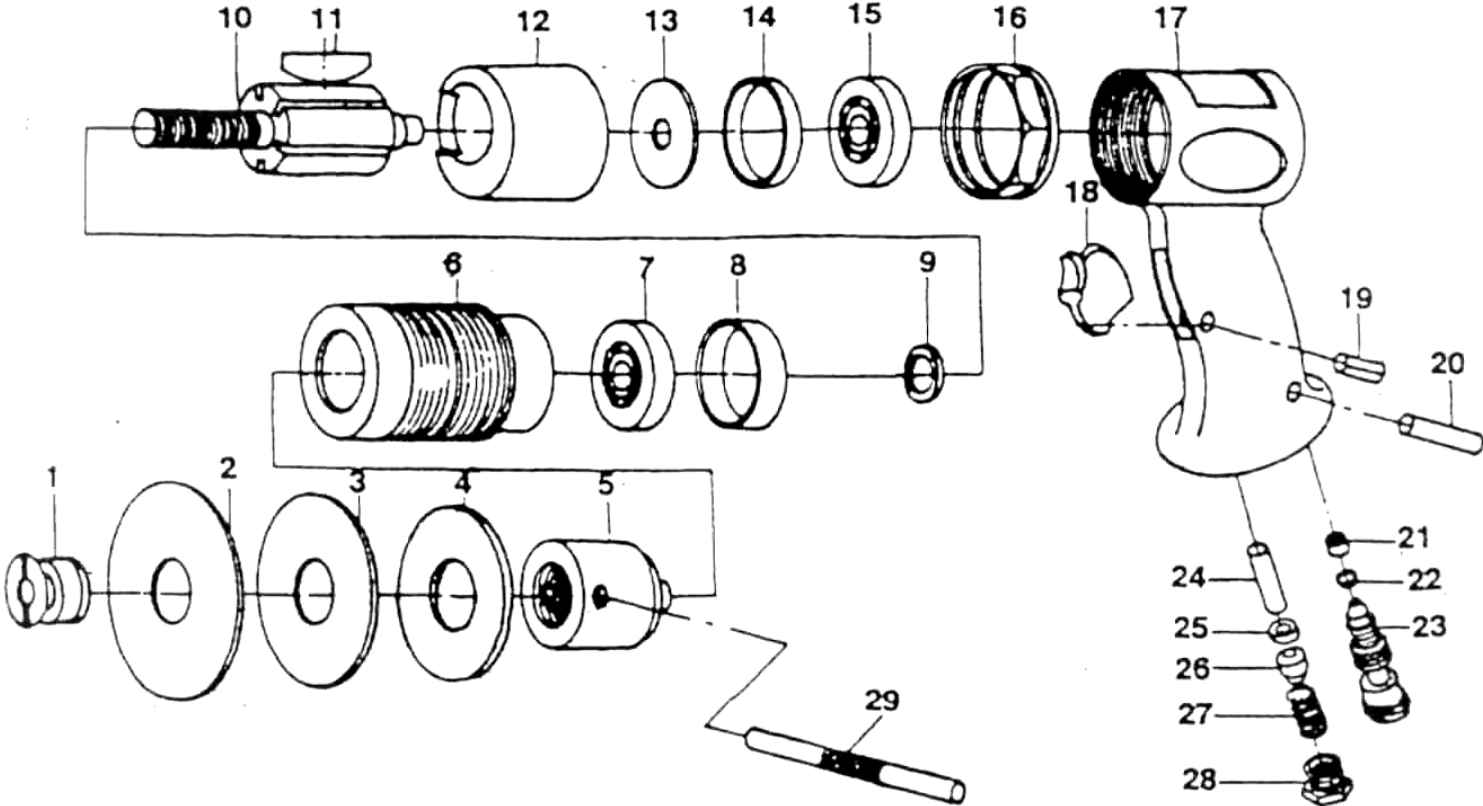

577008

PARTS BREAKDOWN

Component	Item Description
500954	Backing Pad 3PC Set With 3" 4-1/2" & 5-1/2" Sizes Suit 577008 Air Sander

Ref. No.	Parts No.	Description	Q'ty
1	KL-804-01	Adaptor Lock Down	1
2	KL-804-02	Backing 5-1/2"Plate	1
3	KL-804-03	Backing 4-1/2"Plate	1
4	KL-804-04	Backing 3" Plate	1
5	KL-804-05	Sanding Adapter	1
6	KL-804-06	Cylinder Housing	1
7	KL-804-07	Bearing	1
8	KL-804-08	Spacer	1
9	KL-804-09	Bushing-Front End	1
10	KL-804-10	Rotor	1
11	KL-804-11	Vanes	4
12	KL-804-12	Cylinder	1
13	KL-804-13	Rear End Plate	1
14	KL-804-14	Spacer	1
15	KL-804-15	Bearing	1

Ref. No.	Parts No.	Description	Q'ty
16	KL-804-16	Housing Lock Ring	1
17	KL-804-17	Body	1
18	KL-804-18	Trigger	1
19	KL-804-19	Pin	1
20	KL-804-20	Pin	1
21	KL-804-21	Rubber Gaskst	1
22	KL-804-22	O-Ring	1
23	KL-804-23	Regulator	1
24	KL-804-24	Control Pin	1
25	KL-804-25	Rubber Gaskst	1
26	KL-804-26	Ball	1
27	KL-804-27	Spring	1
28	KL-804-28	Hose Joint	1
29	KL-804-29	Holding Tool	1