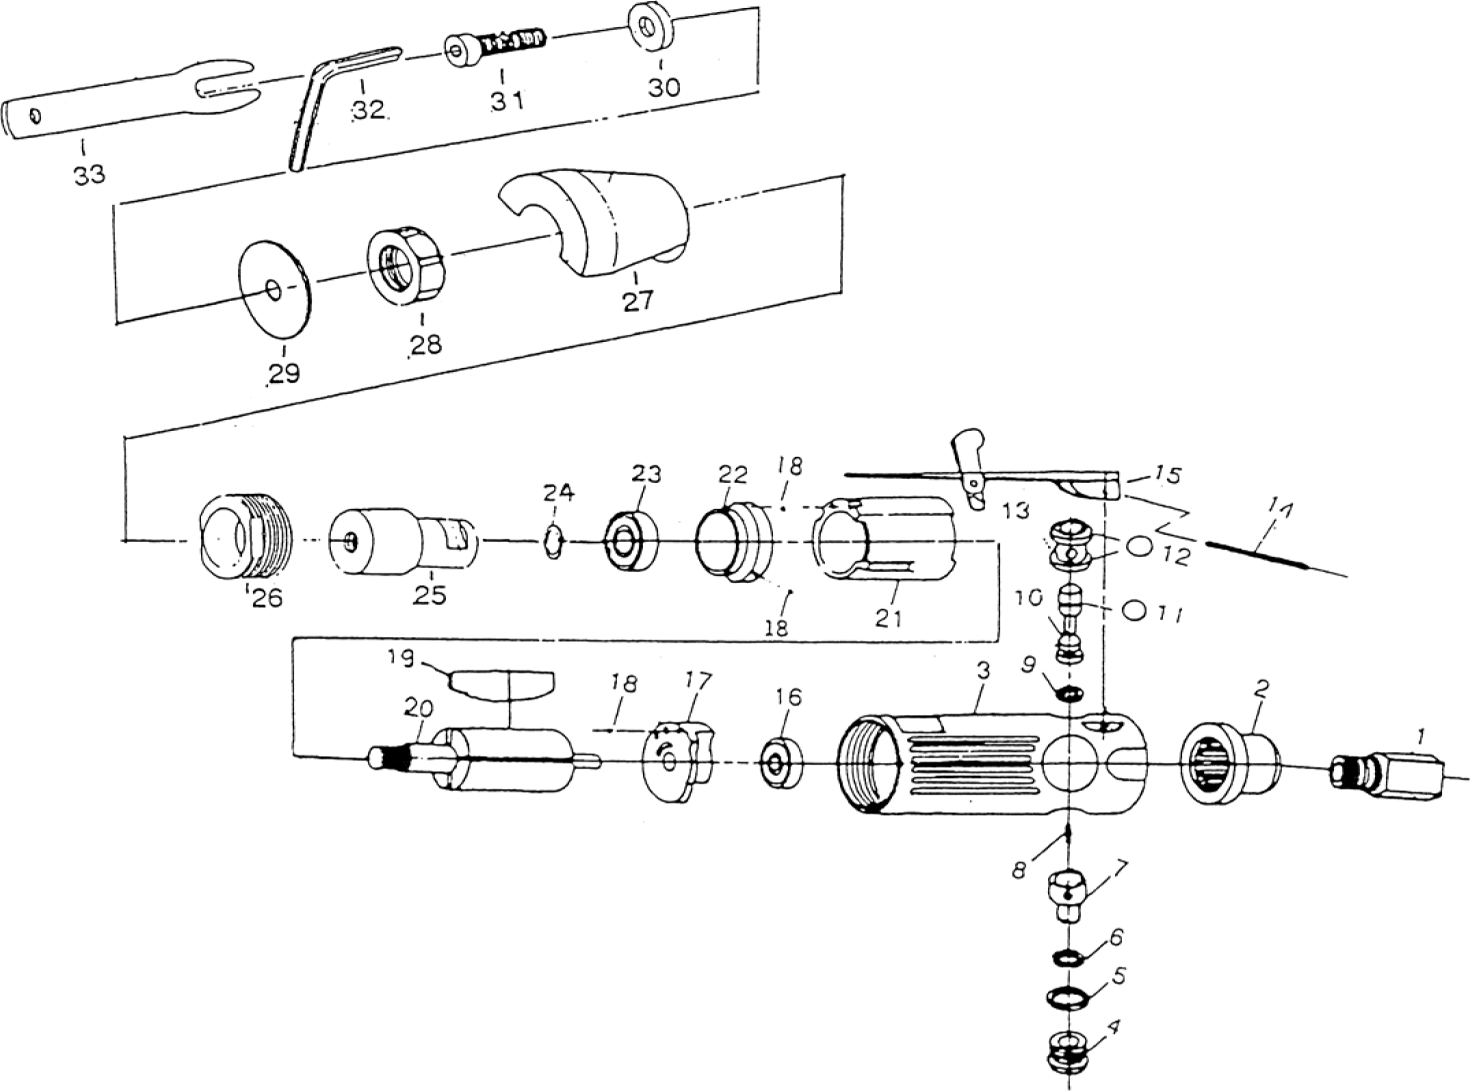

576144

PARTS BREAKDOWN

Component	Item Description
576145	Air Cut Off Tool 3" Disc

PARTS LIST OF AT-6027

Parts No.	Description	Q'ty
KL-60101	Inlet bushing	1
KL-60102	Exhaust deflector	1
KL-60103	Motor housing	1
KL-60104	Valve screw	1
KL-60105	"O" ring	1
KL-60106	"O" ring	1
KL-60107	Air regulator	1
KL-60108	Spring	1
KL-60109	"O" ring	1
KL-60110	Throttle valve	1
KL-60111	"O" ring	1
KL-60112	"O" ring	2
KL-60113	Valve	1
KL-60114	Pin	1
KL-60115	Safety throttle lever	1
KL-60116	Ball bearing	1
KL-60117	Rear plate	1

Parts No.	Description	Q'ty
KL-60118	Ball	3
KL-60119	Rotor blades	5
KL-60120	Rotor	1
KL-60121	Cylinder	1
KL-60122	Front end plate	1
KL-60123	Ball bearing	1
KL-60124	Washer	1
KL-60125	Spindle	1
KL-60126	Retaining ring	1
KL-60127	Safety guard	1
KL-60128	Nut	1
KL-60129	Cutting wheel	1
KL-60130	Washer	1
KL-60131	Hex screw	1
KL-60132	Allen Wrench	1
KL-60133	Spanner	1

WARNING: OPERATING PRESSURE 90 PSI
 USE ONLY WHEELS THAT ARE

Made In Taiwan