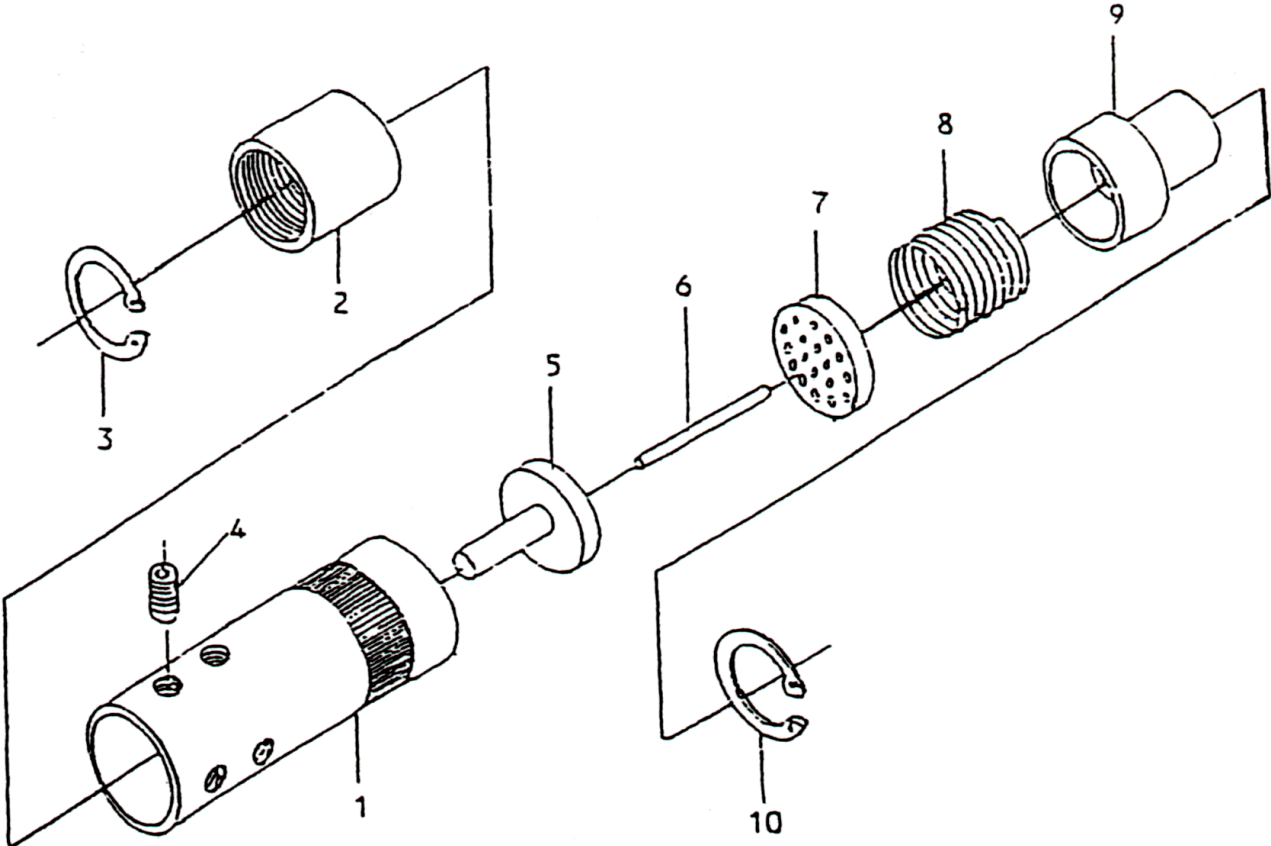

534392

PARTS BREAKDOWN

AT-2012R-NCKIT

| No. | Parts No | Description | Q'ty | Price | No. | Parts No. | Description | Q'ty | Price |
|-----|----------|------------------|------|-------|-----|-----------|----------------|------|-------|
| 1 | 9615D- 1 | Retainer Spring | 1 | | 11 | 9615D-10A | O-Ring | 2 | |
| 2 | 9615D- 2 | Upper Valve Seat | 1 | | 12 | 9615D-11 | Ball | 1 | |
| 3 | 9615D- 3 | Valve Disc | 1 | | 13 | 9615D-12 | Spring | 1 | |
| 4 | 9615D- 4 | Lower Valve Seat | 1 | | 14 | 9615D-13 | Intake Busing | 1 | |
| 5 | 9615D- 5 | Dowel Pin (L) | 1 | | 15 | 9615D-14 | Regulator | 1 | |
| 6 | 9615D- 6 | Dowel Pin (S) | 1 | | 16 | 9615D-15 | O-Ring | 1 | |
| 7 | 9615D- 7 | Trigger | 1 | | 17 | 9615D-16 | Handle | 1 | |
| 8 | 9615D- 8 | Dowel Pin | 2 | | 18 | 9615D-17 | Piston | 1 | |
| 9 | 9615D- 9 | Ball Seat | 1 | | 19 | 9615D-18 | Cylinder-R / H | 1 | R H |
| 10 | 9615D-10 | Push Rod | 1 | | | | | | |

534392

PARTS BREAKDOWN

AT-2012R-NCKIT

| No. | Parts No. | Description | Q'ty | Price | No. | Parts No. | Description | Q'ty | Price |
|-----|-----------|---------------|------|-------|-----|-----------|---------------|------|-------|
| 1 | 9611-1 | BODY | 1 | | 6 | 9611-6 | NEEDLE | 1 | |
| 2 | 9611-2 | SLEEVE | 1 | | 7 | 9611-7 | NEEDLE HOLDER | 1 | |
| 3 | 9611-3 | RETAINER RING | 1 | | 8 | 9611-8 | SPRING | 1 | |
| 4 | 9611-4 | SCREW | 1 | | 9 | 9611-9 | NEEDLE TUBE | 1 | |
| 5 | 9611-5 | NEEDLE DRIVER | 1 | R /H | 10 | 9611-10 | RETAINER RING | 1 | |