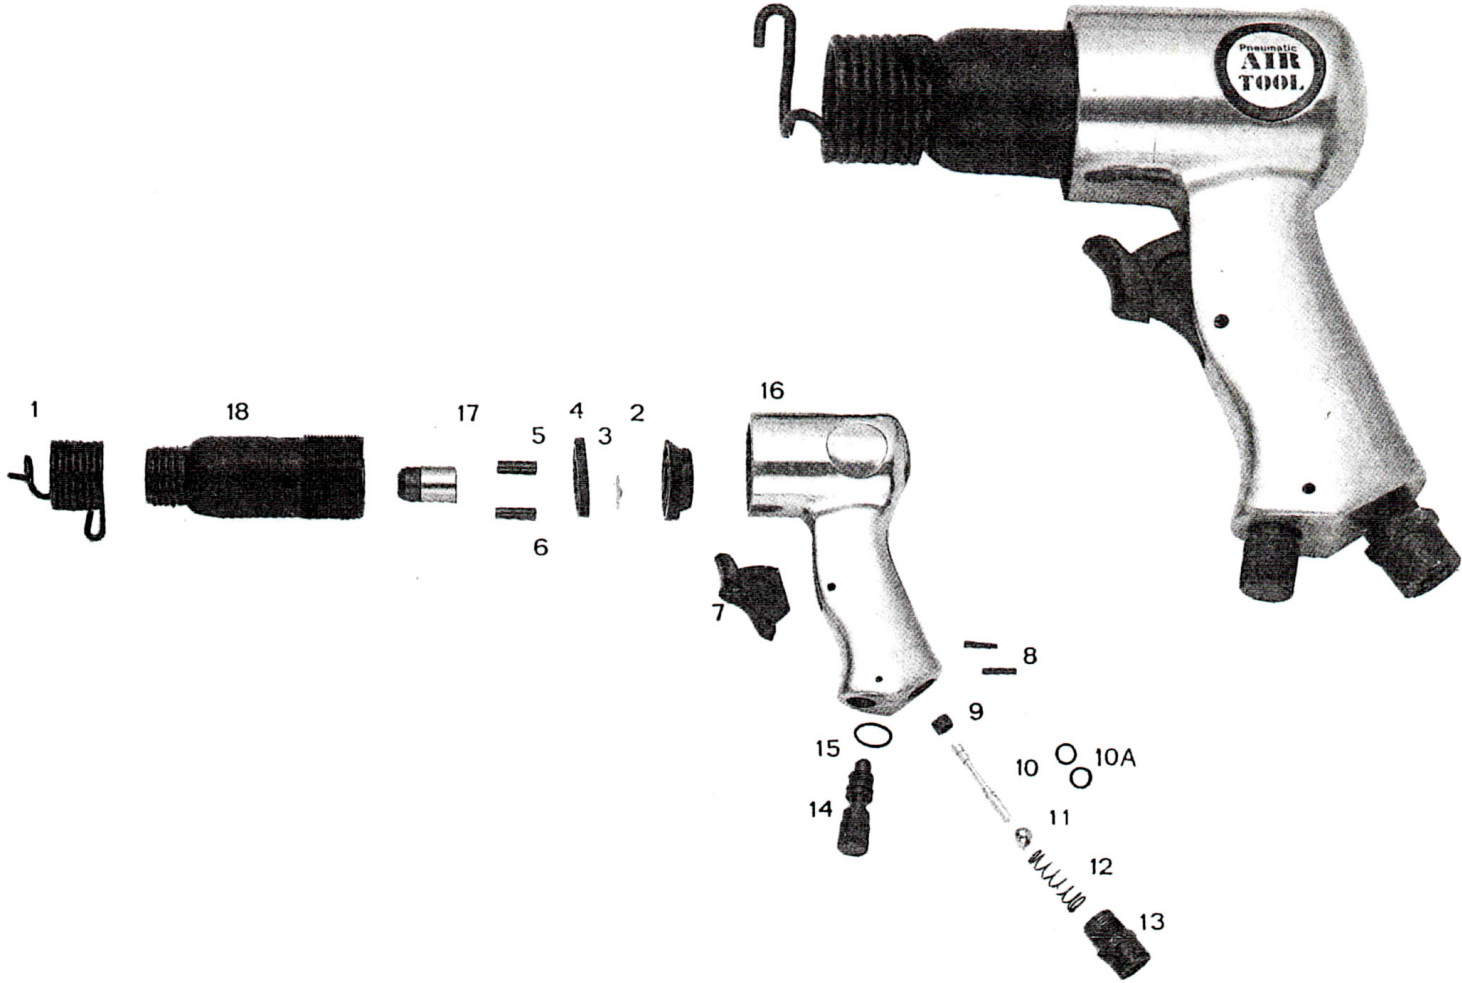

534392

PARTS BREAKDOWN

AT-2012R-NCKIT

| No. | Parts No | Description | Q'ty | Price | No. | Parts No. | Description | Q'ty | Price |
|-----|----------|------------------|------|-------|-----|-----------|----------------|------|-------|
| 1 | 9615D- 1 | Retainer Spring | 1 | | 11 | 9615D-10A | O-Ring | 2 | |
| 2 | 9615D- 2 | Upper Valve Seat | 1 | | 12 | 9615D-11 | Ball | 1 | |
| 3 | 9615D- 3 | Valve Disc | 1 | | 13 | 9615D-12 | Spring | 1 | |
| 4 | 9615D- 4 | Lower Valve Seat | 1 | | 14 | 9615D-13 | Intake Busing | 1 | |
| 5 | 9615D- 5 | Dowel Pin (L) | 1 | | 15 | 9615D-14 | Regulator | 1 | |
| 6 | 9615D- 6 | Dowel Pin (S) | 1 | | 16 | 9615D-15 | O-Ring | 1 | |
| 7 | 9615D- 7 | Trigger | 1 | | 17 | 9615D-16 | Handle | 1 | |
| 8 | 9615D- 8 | Dowel Pin | 2 | | 18 | 9615D-17 | Piston | 1 | |
| 9 | 9615D- 9 | Ball Seat | 1 | | 19 | 9615D-18 | Cylinder-R / H | 1 | R H |
| 10 | 9615D-10 | Push Rod | 1 | | | | | | |

534392

PARTS BREAKDOWN

AT-2012R-NCKIT

| No. | Parts No. | Description | Q'ty | Price | No. | Parts No. | Description | Q'ty | Price |
|-----|-----------|---------------|------|-------|-----|-----------|---------------|------|-------|
| 1 | 9611-1 | BODY | 1 | | 6 | 9611-6 | NEEDLE | 1 | |
| 2 | 9611-2 | SLEEVE | 1 | | 7 | 9611-7 | NEEDLE HOLDER | 1 | |
| 3 | 9611-3 | RETAINER RING | 1 | | 8 | 9611-8 | SPRING | 1 | |
| 4 | 9611-4 | SCREW | 1 | | 9 | 9611-9 | NEEDLE TUBE | 1 | |
| 5 | 9611-5 | NEEDLE DRIVER | 1 | R /H | 10 | 9611-10 | RETAINER RING | 1 | |