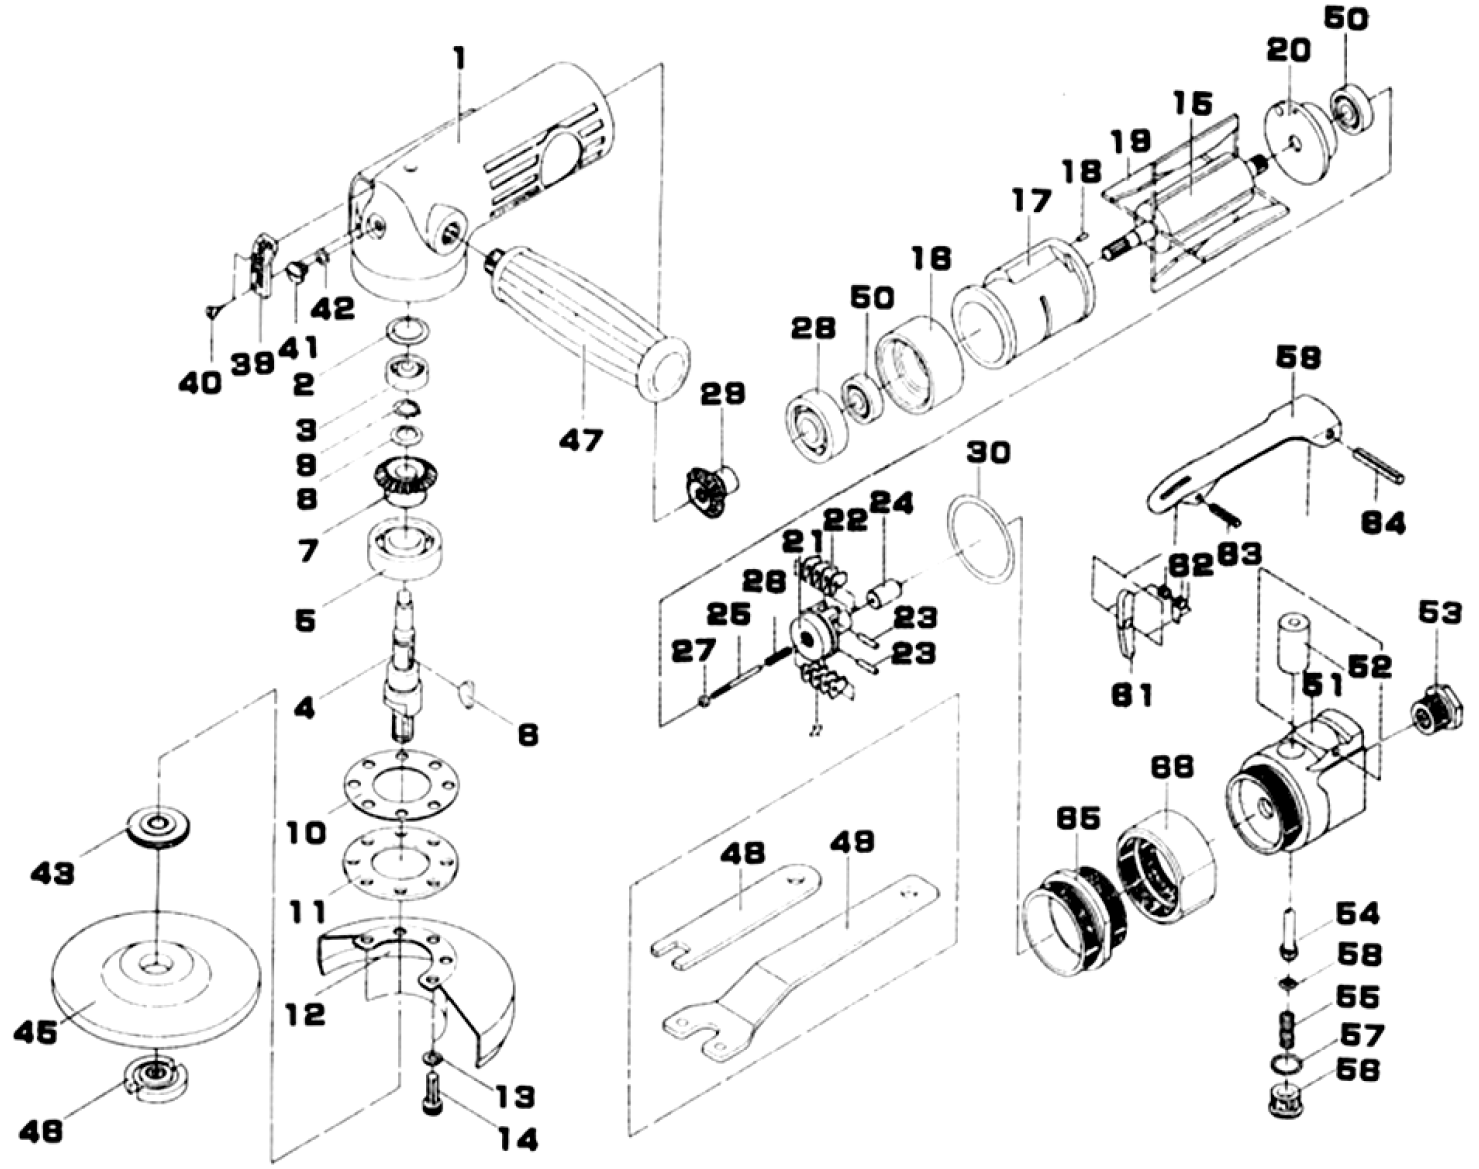

### Parts List of AT-7036/AT-7037

| INDEX NO. | DESCRIPTION               | REQ'D NO. | INDEX NO. | DESCRIPTION            | REQ'D NO. |
|-----------|---------------------------|-----------|-----------|------------------------|-----------|
| 01        | Motor Housing             | 1         | 29        | Bevel Pinion           | 1         |
| 02        | Seal Plate                | 1         | 30        | O-Ring                 | 1         |
| 03        | Ball Bearing              | 1         | 39        | Exhaust Deflector      | 1         |
| 04        | Arbor                     | 1         | 40        | Tapping Screw          | 2         |
| 05        | Ball Bearing              | 1         | 41        | Plug                   | 1         |
| 06        | Woodruff Key              | 1         | 42        | O-Ring                 | 1         |
| 07        | Bevel Gear                | 1         | 43        | Flange                 | 1         |
| 08        | Wave Washer               | 1         | 45        | 4" Grinding Wheel      | 1         |
| 09        | External Stop Ring        | 1         |           | 4 1/2" Grinding Wheel  | 1         |
| 10        | Gasket                    | 1         |           | 5" Grinding Wheel      | 1         |
| 11        | Retainer                  | 1         | 46        | Flange Nut             | 1         |
| 12        | 4" Center Wheel Guard     | 1         | 47        | Handle                 | 1         |
|           | 4 1/2" Center Wheel Guard | 1         | 48        | Wrench (A)             | 1         |
|           | 5" Center Wheel Guard     | 1         | 49        | Wrench (B)             | 1         |
| 13        | Spring Washer             | 5         | 50        | Ball Bearing           | 2         |
| 14        | Hex Socket Head Cap Bolt  | 5         | 51        | Throttle Valve Housing | 1         |
| 15        | Rotor                     | 1         | 52        | Bushing                | 1         |
| 16        | Front End Plate           | 1         | 53        | Air Inlet Bushing      | 1         |
| 17        | Cylinder                  | 1         | 54        | Valve Stem             | 1         |
| 18        | Spring Pin                | 1         | 55        | Valve Spring           | 1         |
| 19        | Rotor Blade               | 4         | 56        | Throttle Housing       | 1         |
| 20        | Rear End Plate            | 1         | 57        | O-Ring                 | 1         |
| 21        | Governor                  | 1         | 58        | O-Ring                 | 1         |
| 22        | Pendulum                  | 8         | 59        | Throttle Lever         | 1         |
| 23        | Spring Pin                | 2         | 61        | Throttle Lever Lock    | 1         |
| 24        | Plunger                   | 1         | 62        | Torsion Spring         | 1         |
| 25        | Adjust Screw              | 1         | 63        | Spring Pin             | 1         |
| 26        | Spring                    | 1         | 64        | Spring Pin             | 1         |
| 27        | Adjust Nut                | 1         | 65        | Lock Ring              | 1         |
| 28        | Ball Bearing              | 1         | 66        | Coupling Nut           | 1         |