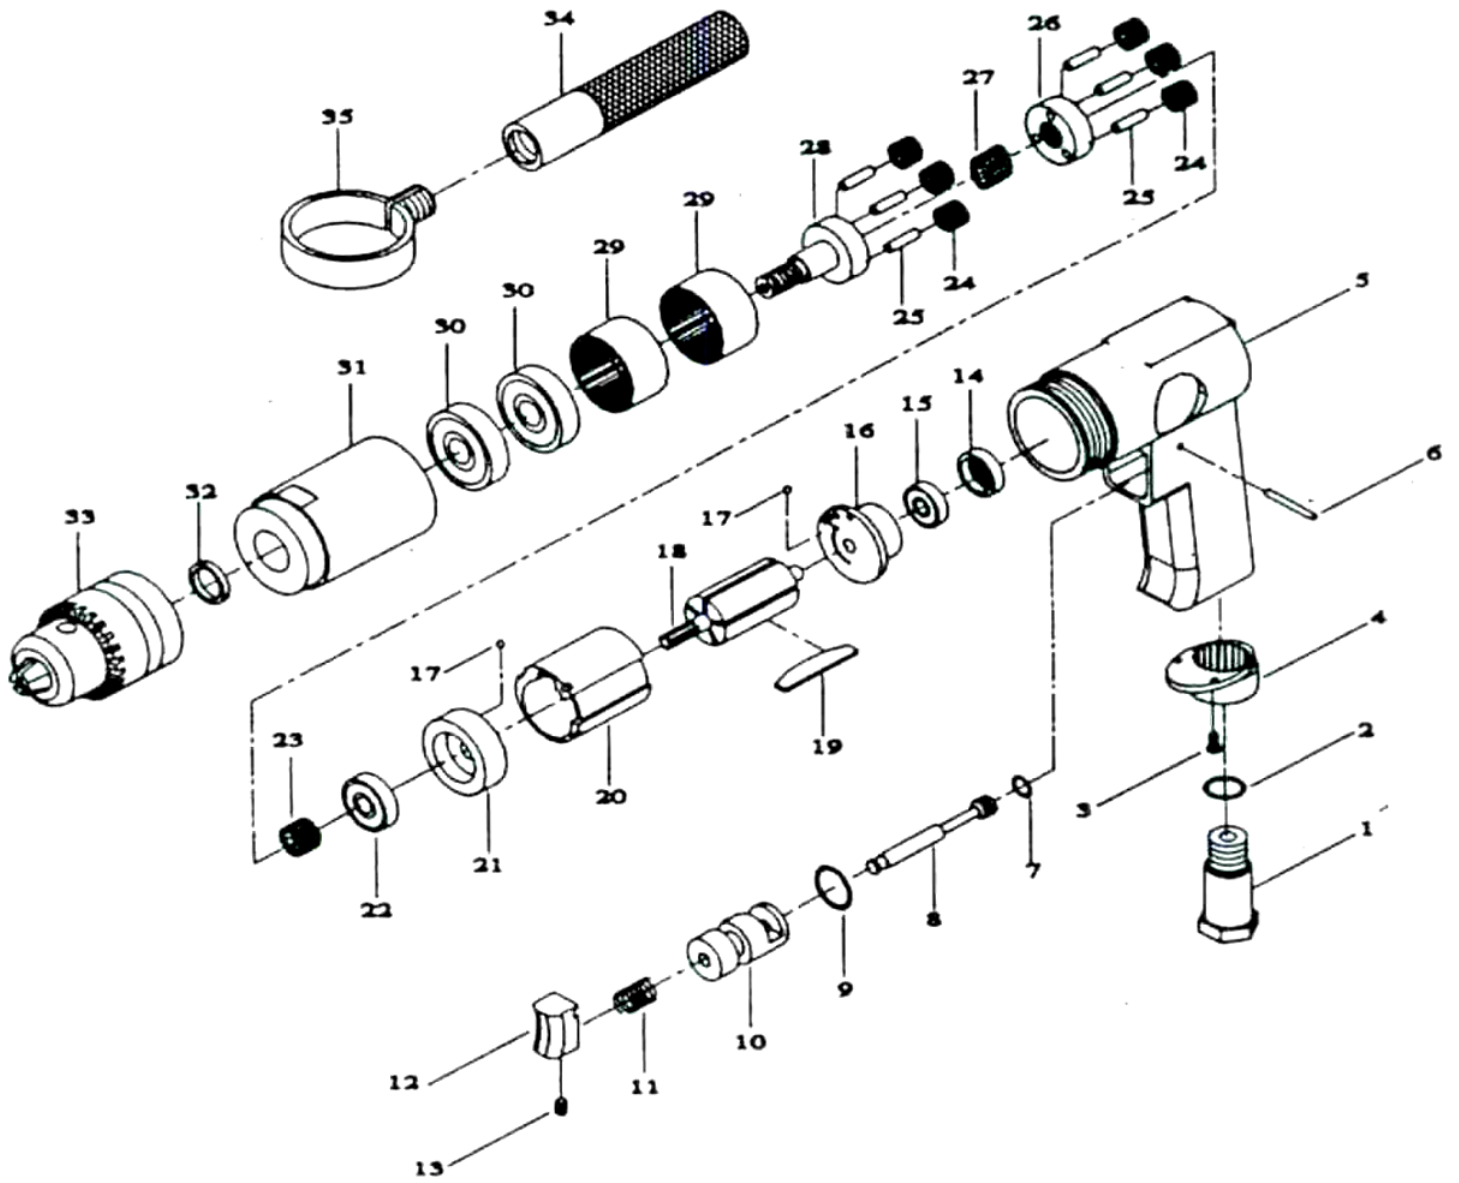

534665

PARTS BREAKDOWN

AT-4040

PART NO.	DESCRIPTION	QTY.
KL-30701	INLET	1
KL-30702	*O* RING	1
KL-30703	SCREW	1
KL-30704	MUFFLER	1
KL-30705	HOUSING	1
KL-30706	PIN	1
KL-30707	*O* RING	1
KL-30708	THROTTLE VALVE	1
KL-30709	*O* RING	1
KL-30710	VALVE BUSHING	1
KL-30711	SPRING	1
KL-30712	TRIGGER	1
KL-30713	SCREW	1
KL-30714	PLASTIC VALVE	1
KL-30715	BEARING	1
KL-30716	BACK COVER	1
KL-30717	BALL	2
KL-30718	ROTOR	1

PART NO.	DESCRIPTION	QTY.
KL-30719	ROTOR BLADE	5
KL-30720	CYLINDER	1
KL-30721	FRONT COVER	1
KL-30722	BEARING	1
KL-30723	GEAR	1
KL-30724	GEAR	6
KL-30725	PIN	6
KL-30726	WORK SPINDLE	1
KL-30727	GEAR	1
KL-30728	WORK SPINDLE	1
KL-30729	INTERNAL GEAR	2
KL-30730	BEARING	2
KL-30731	CLAMP NUT	1
KL-30732	WASHER	1
KL-30733	CHUCK 1/2"	1
KL-30734	HANDLE	1
KL-30735	ACTUATOR RING	1