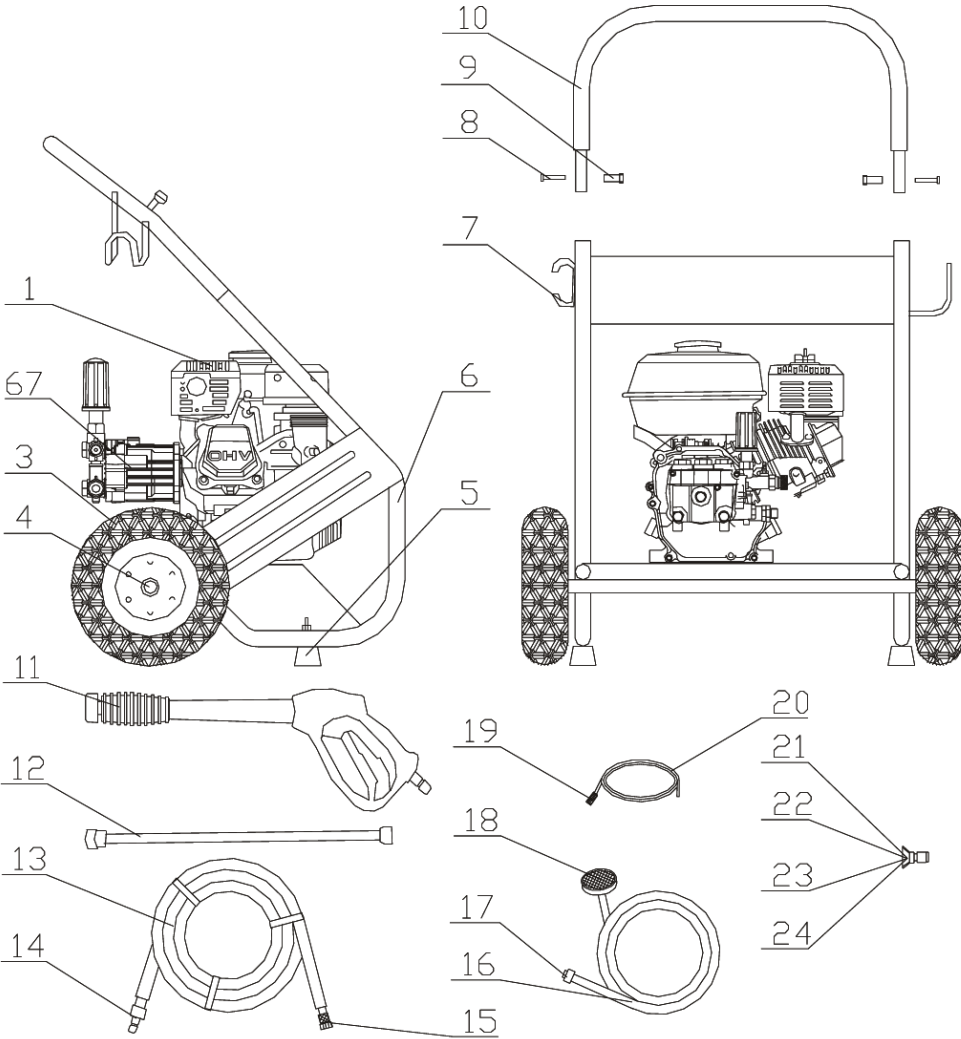

594324

PARTS BREAKDOWN

No.	Description	Qty
1	Engine	1
2	Pump	1
3	Wheel	1
4	Hub Cap	1
5	Rubber Foot	2
6	Carrier	1
7	Vinyl Round Cap	1
8	Screw	2
9	Pin	2
10	Handle	1
11	Gun Assy.	1
12	Assy. Wand & Quick Connect	1
13	High Pressure Water Hose	1
14	Plated Steel Quick Connect 3/8	1
15	Brass Quick Connect 3/8	1
16	Inlet Hose	1
17	Inlet Hose Adaptor	1
18	Filter	1
19	Chemical Filter	1
20	Chemical Hose	1
21	Nozzle Black	1
22	Nozzle White	1
23	Nozzle Yellow	1
24	Nozzle Red	1

594324

PARTS BREAKDOWN

No.	Description	Qty	No.	Description	Qty	No.	Description	Qty
1	Oil Inlet Screw	1	26	Water Seal W	3	51	Bullet	1
2	O Ring	1	27	Cylinder	1	52	O Ring	1
3	Rear Hull	1	28	O Ring	1	53	O Ring	1
4	Oil Seal	1	29	Adaptor	3	54	Valve Body	1
5	transfer shaft	1	30	O Ring	6	55	O Ring	1
6	Ball Bearing	1	31	Valve Seat	6	56	O Ring	1
7	Bevel Plate	1	32	Valve Plate	6	57	Pressure Adjusting Spindle	1
8	Circle, roll bear	1	33	Spring	6	58	Spring Seat(down)	1
9	Transfer Ring	1	34	Valve Cage	6	59	Spring	1
10	Clip	3	35	Valve madrill	2	60	Spring Seat(up)	1
11	Plunger	3	36	O Ring	6	61	Fix Screw	1
12	Locator cover	3	37	Valve Plug	6	62	Jam nut	1
13	Plunger spring	3	38	Spring	1	63	knob	1
14	O Ring	1	39	Ball	1	64	Plastic cap, Knob	1
15	Front Hull	1	40	Washer	1	65	G1/8 Plug	1
16	gasket	1	41	Soap Suction Nozzle	1	66	Bolt	4
17	Oil Gauge	1	42	O Ring	1	67	Pump Assy.	1
18	Screw, washer	4	43	Spindle	1	68	Thermal Protect Valve Assy.	1
19	Screw, washer	1	44	Spring	1			
20	Oil Seal	3	45	O Ring	1			
21	O Ring	3	46	O Ring	1			
22	Water Seal A	3	47	Outlet Joint	1			
23	Compaction R	3	48	QC Joint	1			
24	Water Seal B	3	49	Seat	1			
25	Backing Up Ring	3	50	O Ring	1			